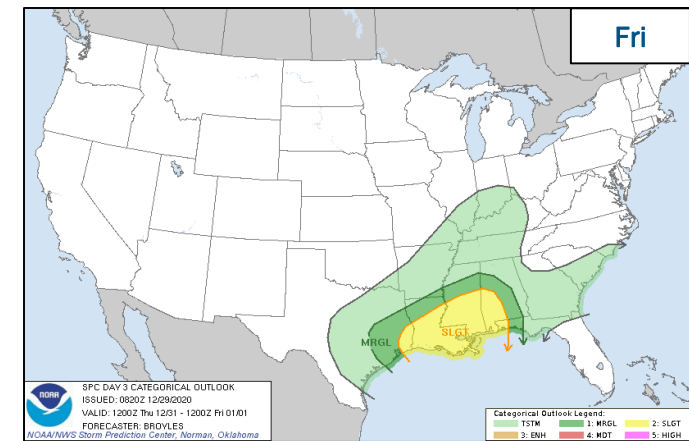

Severe Weather Outlook

FEMA