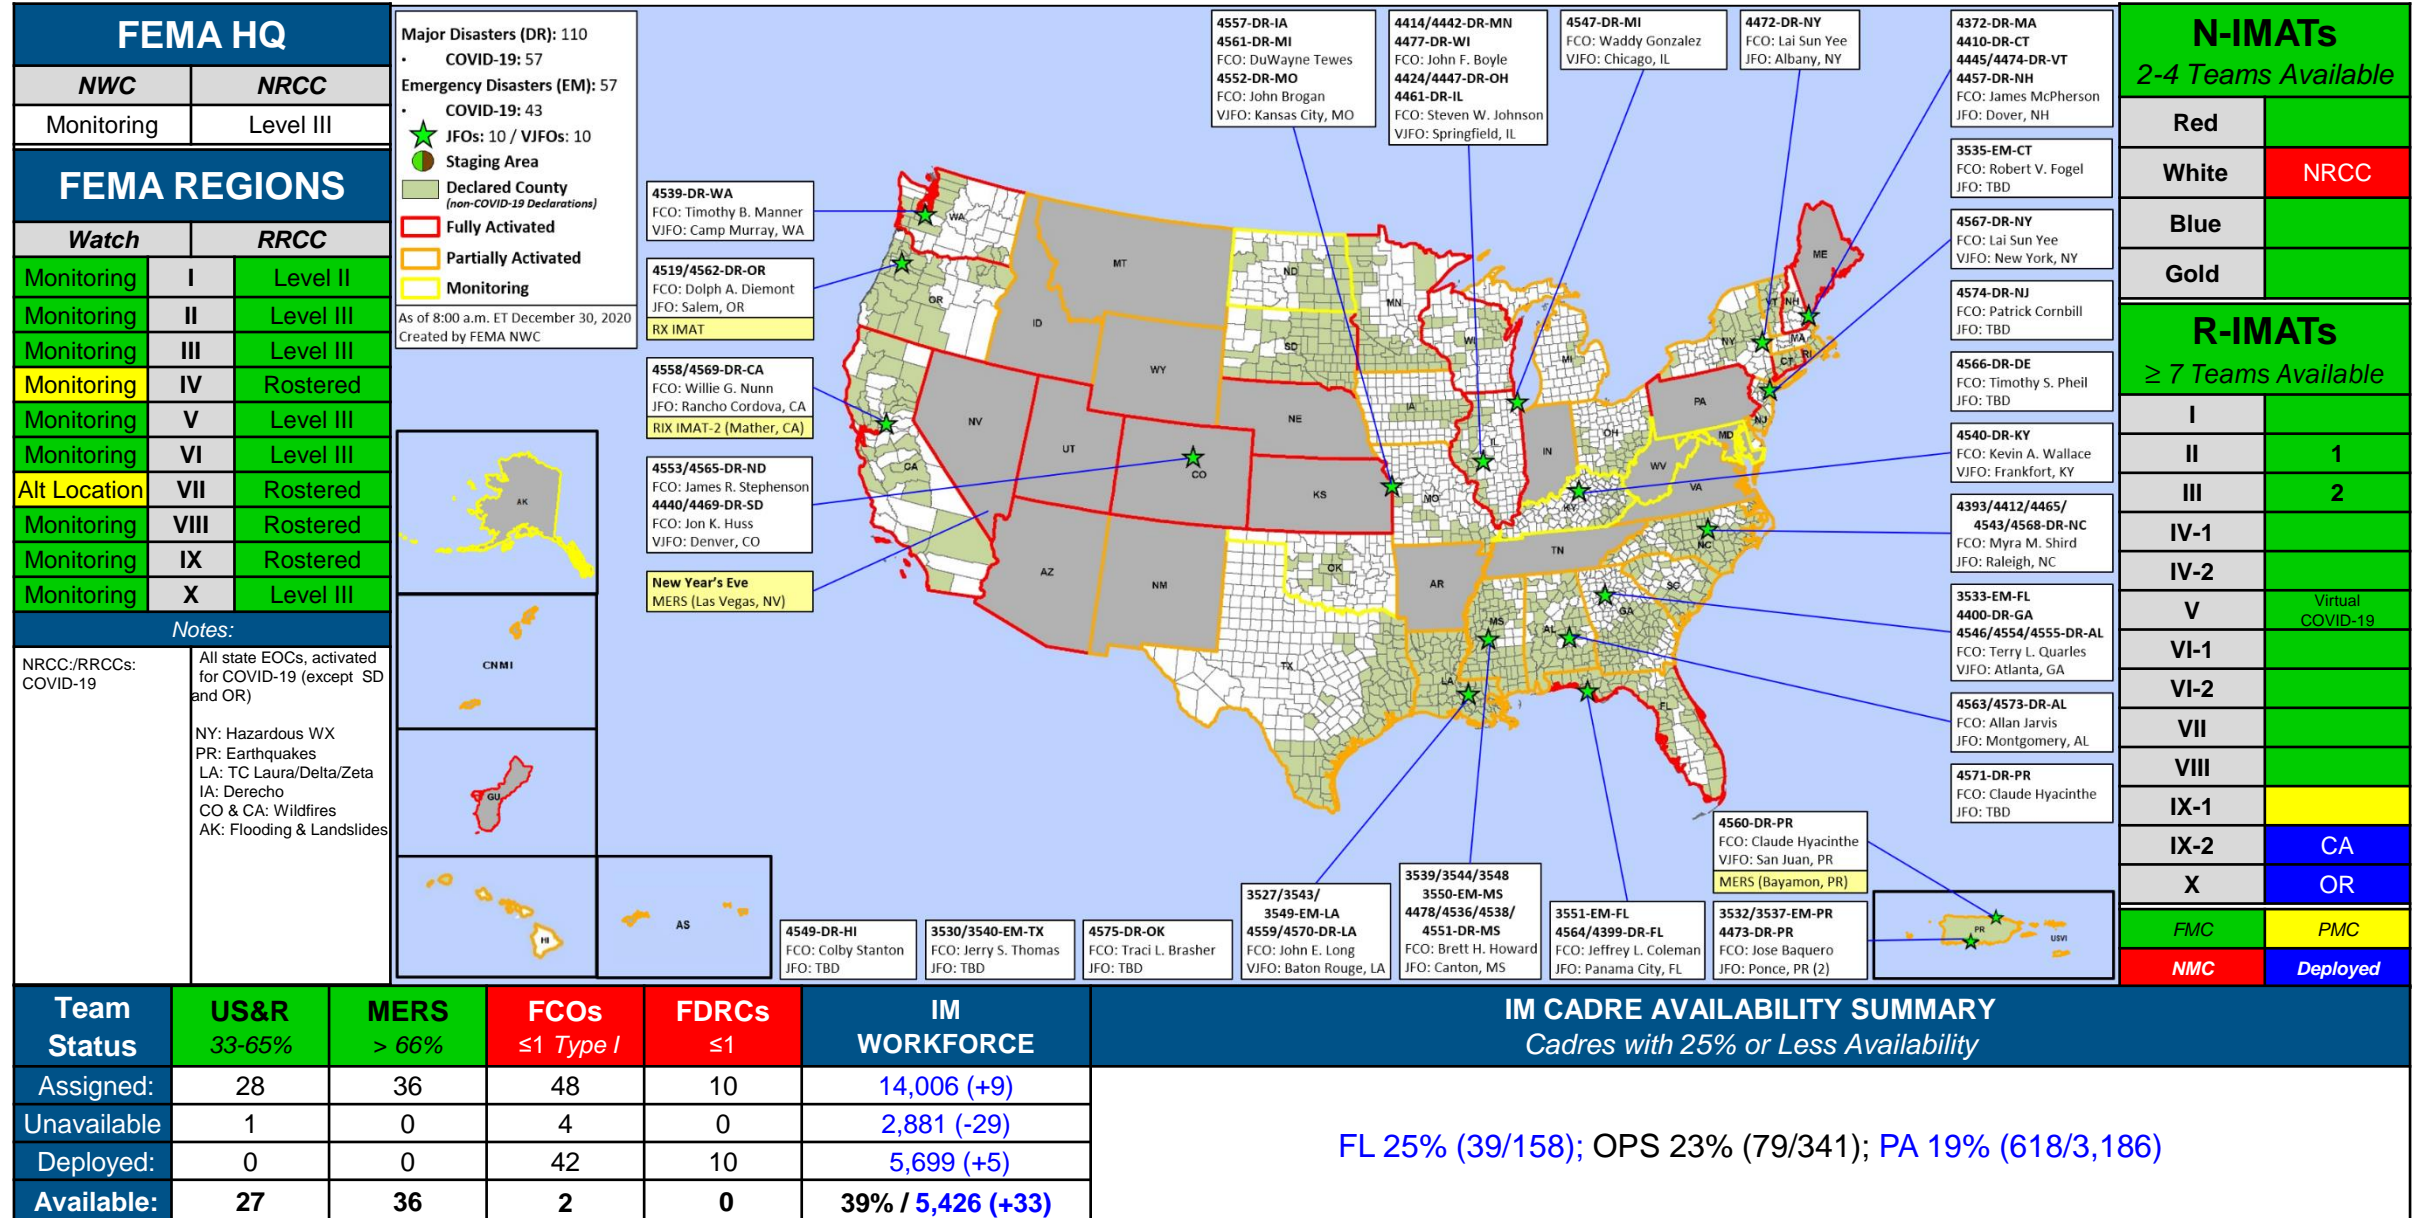

FEMA Common Operating Picture