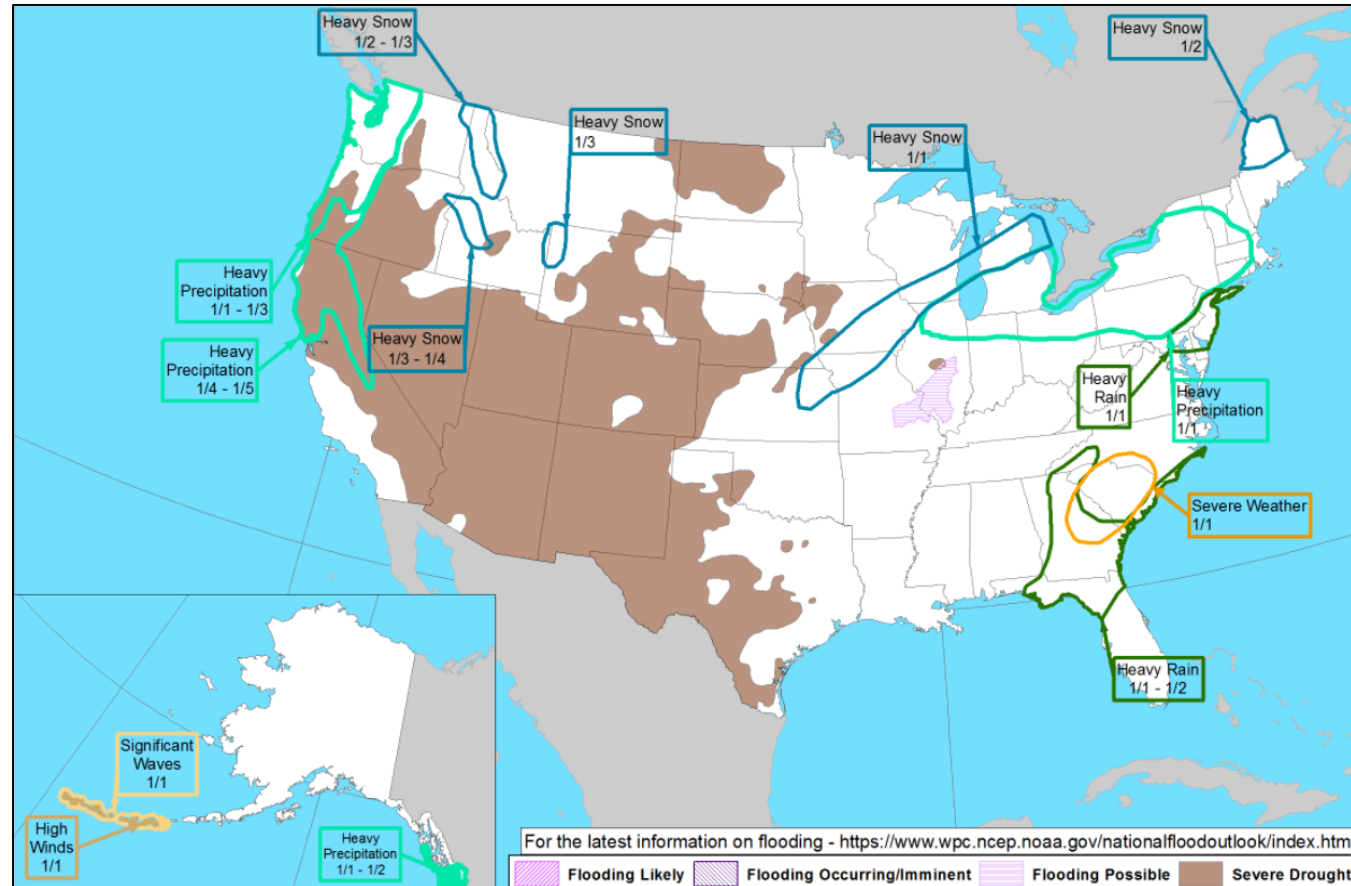

Hazards Outlook – Jan 1-5

FEMA