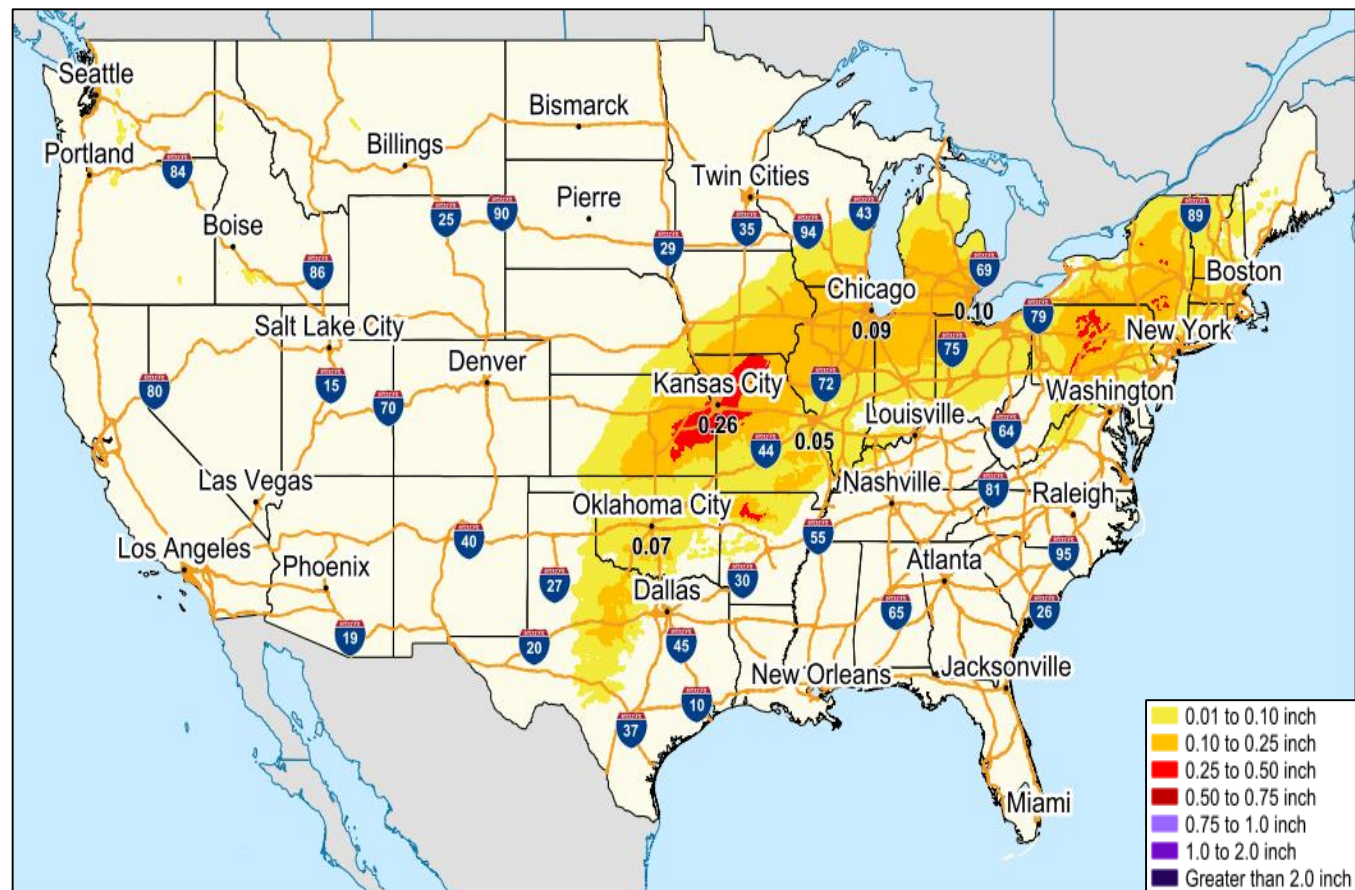

Ice Accumulation Forecast

FEMA