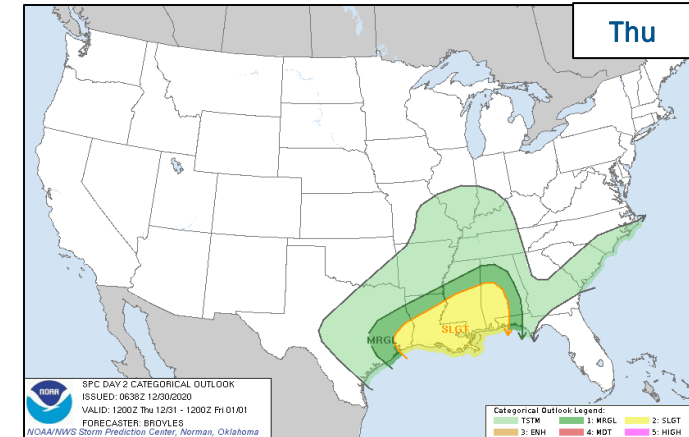

Severe Weather Outlook

FEMA