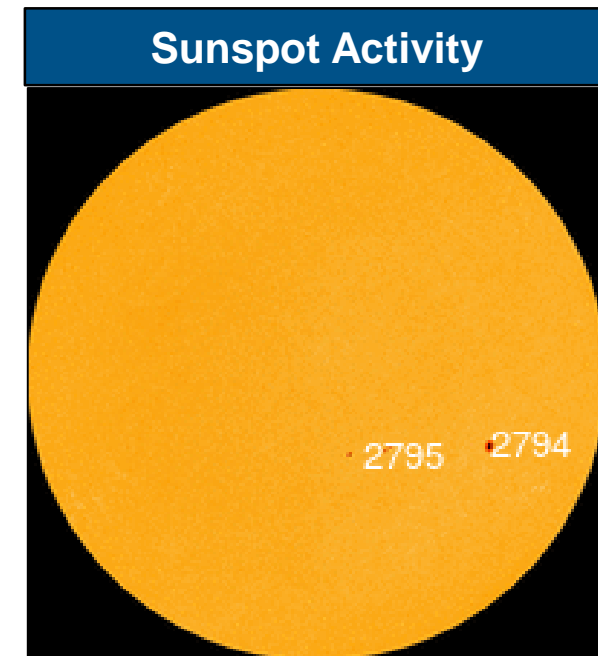

# Space Weather Outlook

	Space Weather Activity	Geomagnetic Storms	Solar Radiation	Radio Blackouts
Past 24 Hours	None	None	None	None
Next 24 Hours	None	None	None	None

For further information on NOAA Space Weather Scales refer to: <http://www.swpc.noaa.gov/noaa-scales-explanation>  
 For further information on Sunspot Activity refer to: <https://www.swpc.noaa.gov/phenomena/sunspotsolar-cycle>