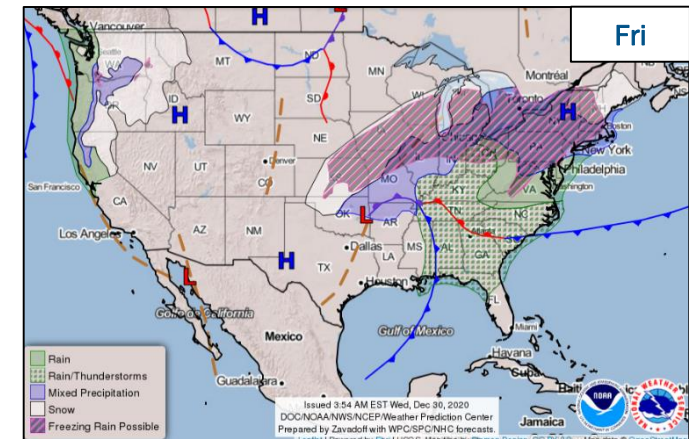

National Weather Forecast

FEMA

National Watch Center