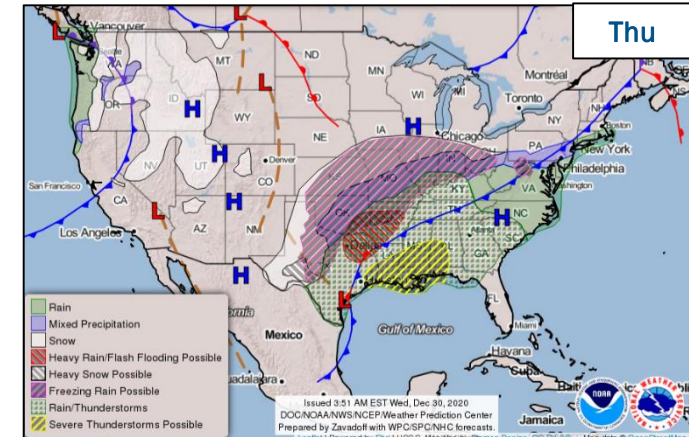

National Weather Forecast

FEMA

National Watch Center