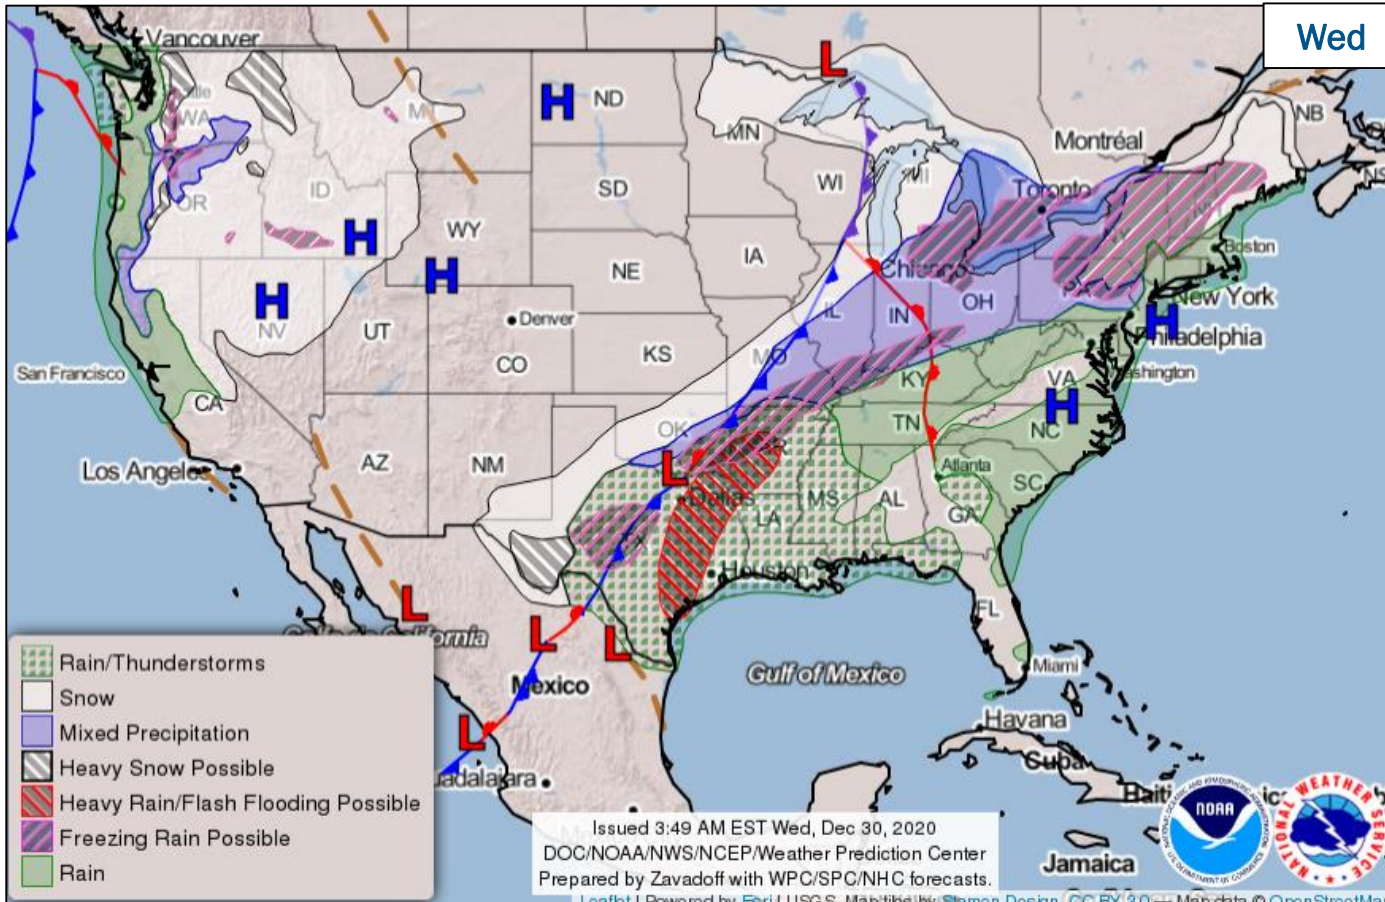

National Weather Forecast

FEMA

National Watch Center