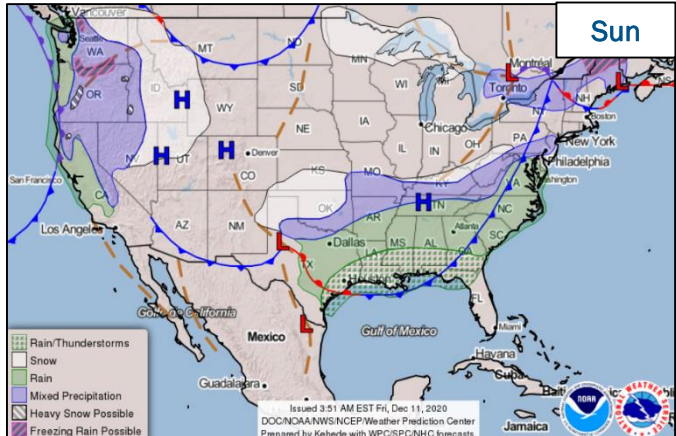

National Weather Forecast

FEMA