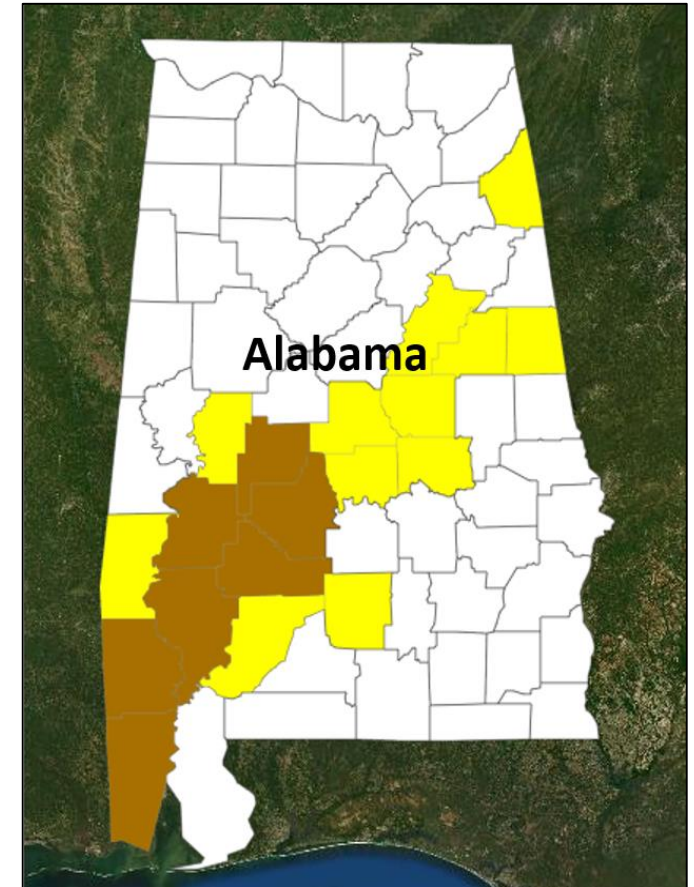

Declaration Approval – Alabama

Declaration Type: Major Disaster Declaration FEMA-4573-DR-AL

Date Requested: Oct 29

Date Approved: Dec 10

Incident: Hurricane Zeta

Incident Period: Oct 28-29

Provides:

- **IA & PA:** 7 counties
- **PA only:** 12 counties
- **Hazard Mitigation:** Statewide

FCO: Allan Jarvis

FEMA