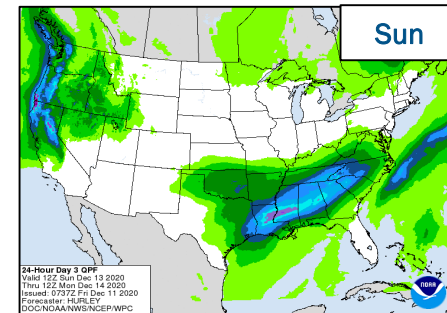

Precipitation Forecast

FEMA