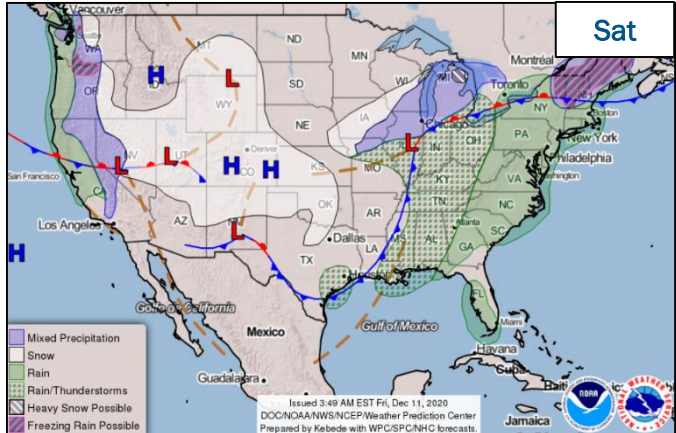

National Weather Forecast

FEMA