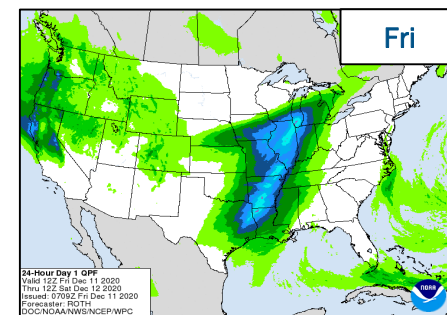

Precipitation Forecast

FEMA