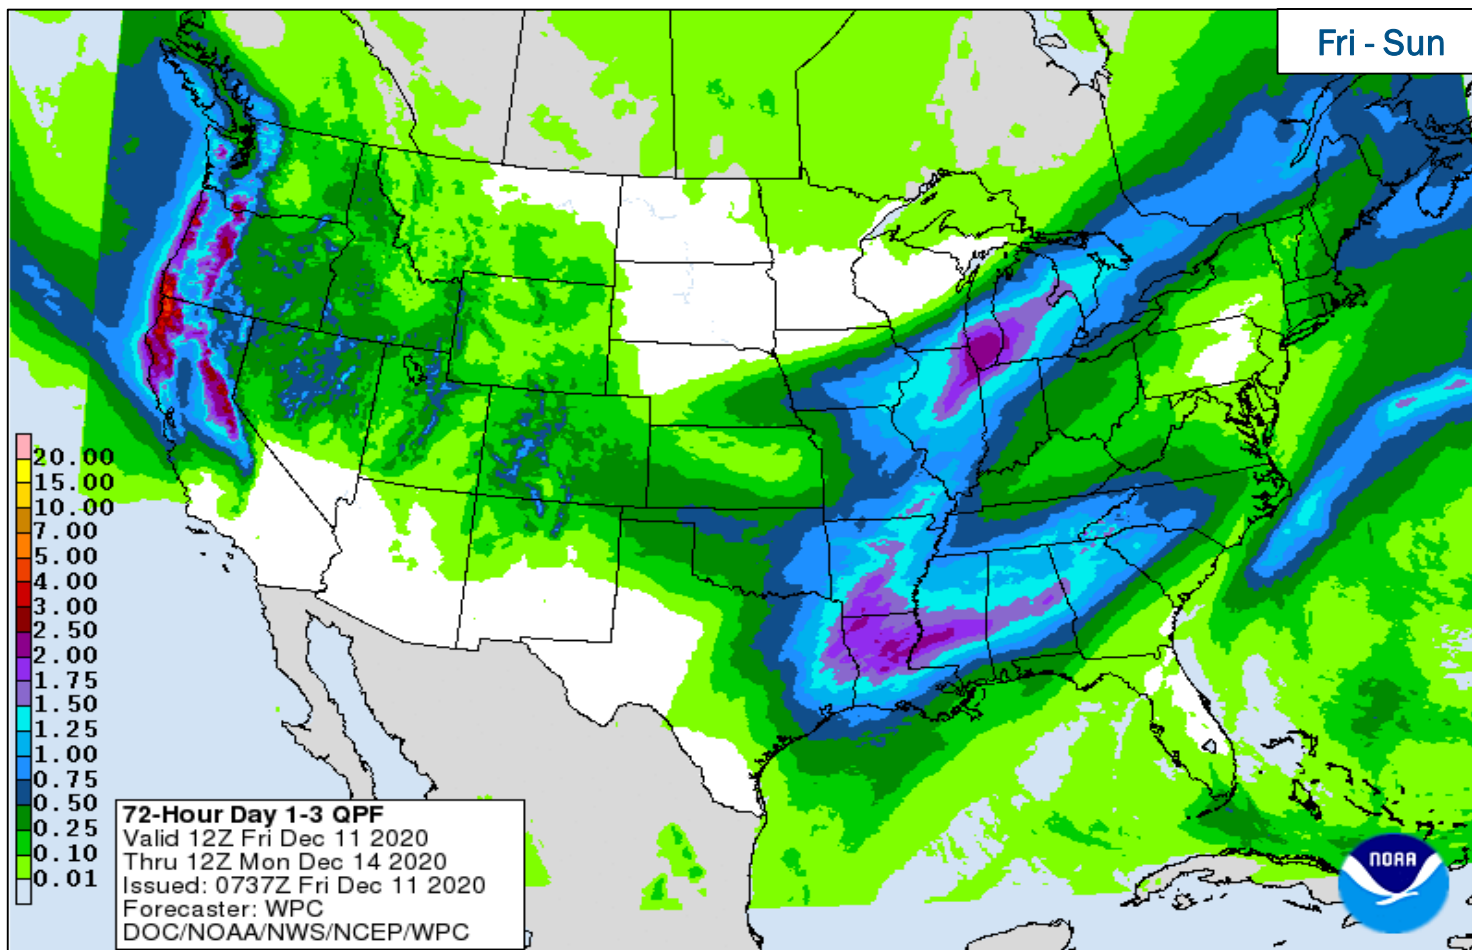

Precipitation Forecast

FEMA