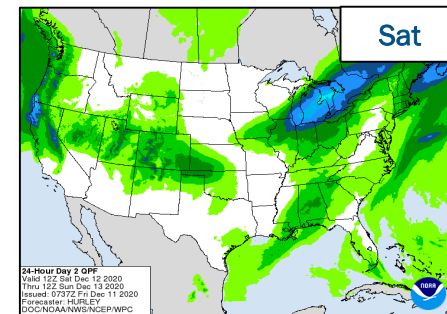

Precipitation Forecast

FEMA