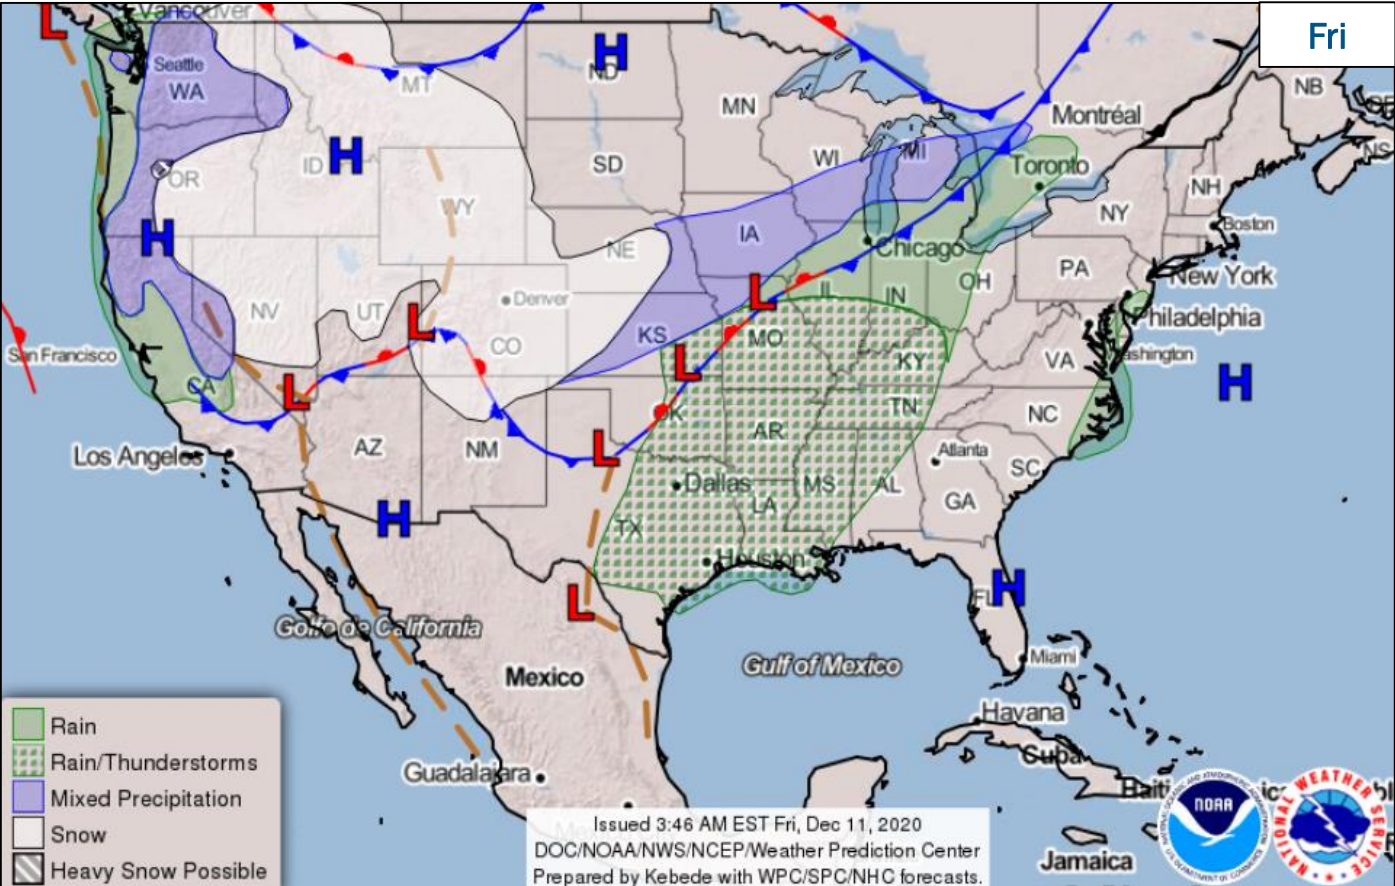

National Weather Forecast

FEMA