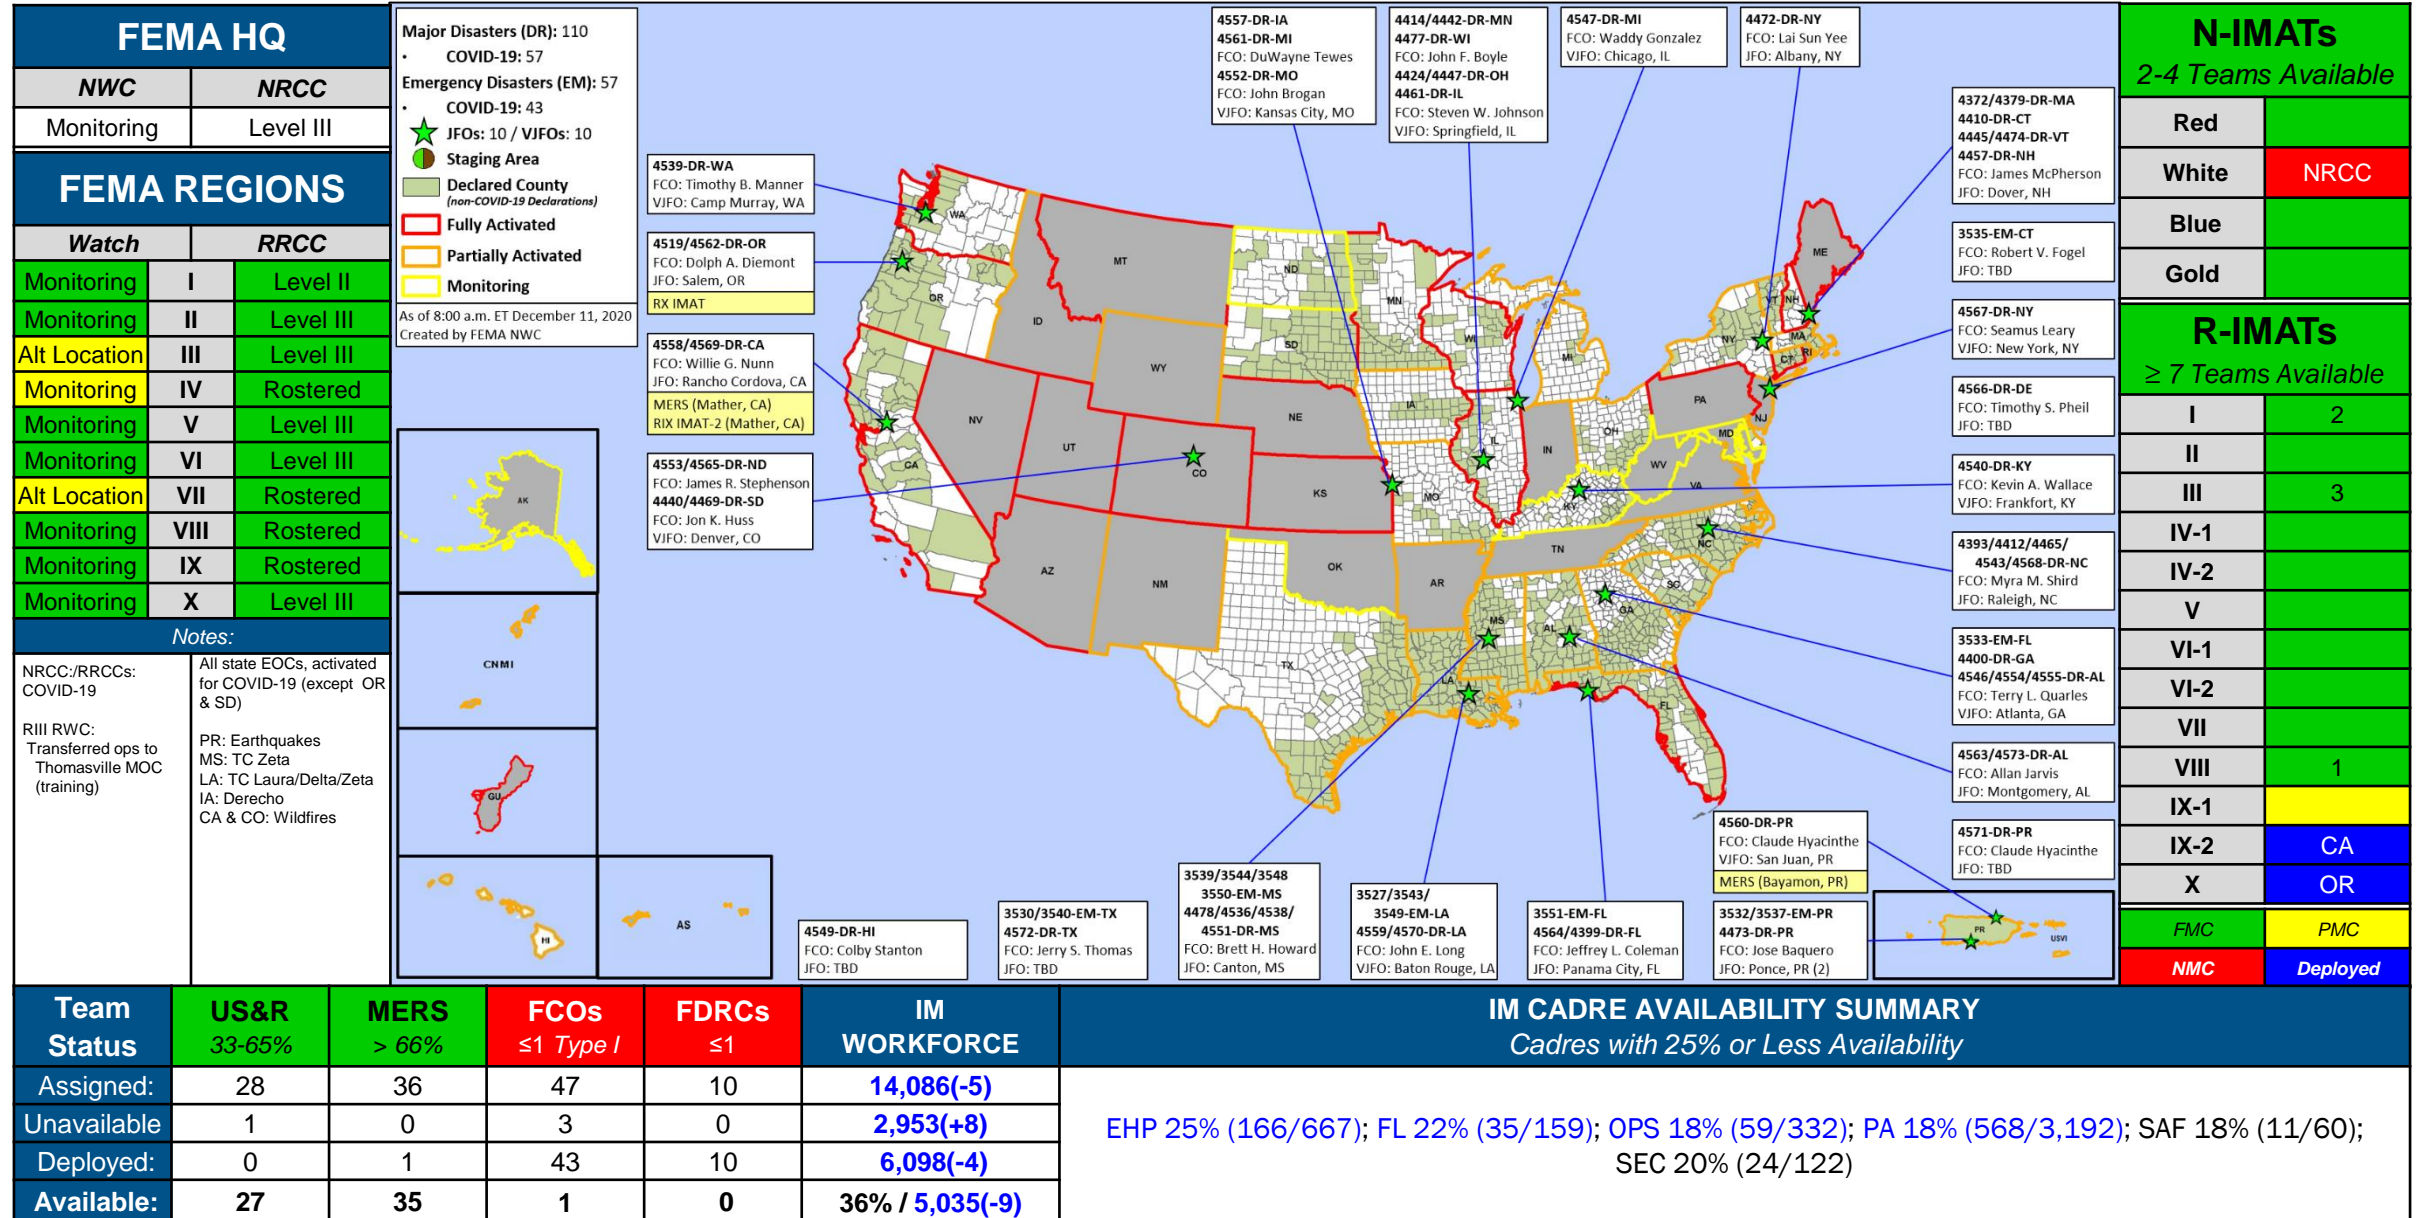

FEMA Common Operating Picture